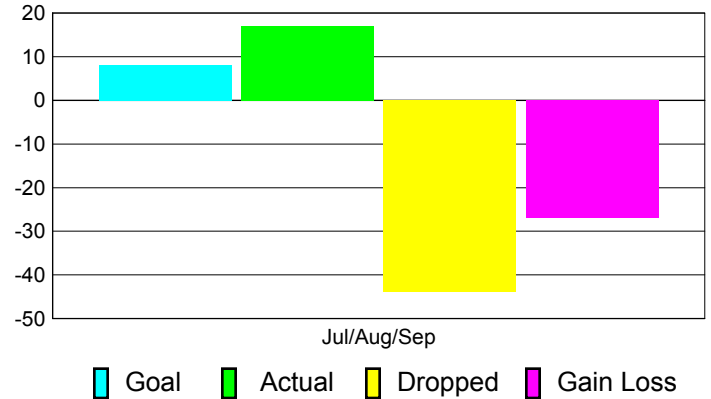

Membership Results 2012-2013

Goal, New, Dropped, Gain/Loss

Comparison of Membership Gain/Loss

Current Year Compared to the Previous Year